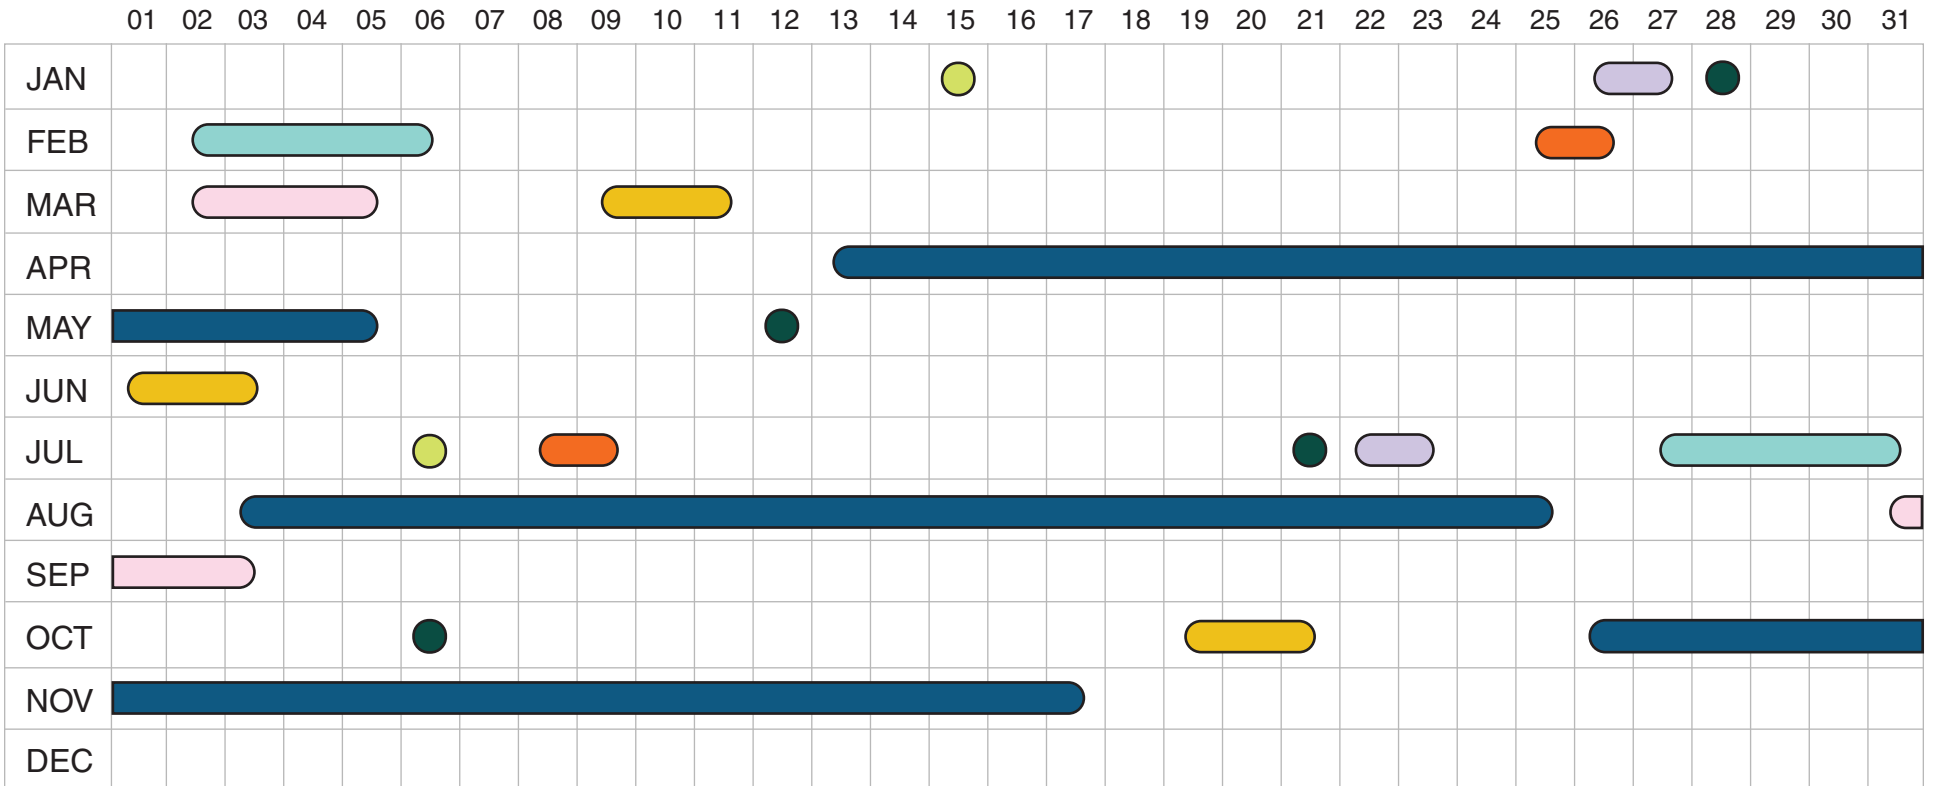

## BPI Building Analyst Technician (BA-T)

Perform comprehensive whole-home assessments

Course: Feb 2 – 6, July 27-31

## BPI Building Analyst Professional (BA-P)

Prepare for the BPI Building Analyst Professional online exam (requires BA-T certificate)

Course:  
Mar 2-5, Aug 31 – Sept 3

## Home Weatherization and Resiliency

Learn about weatherization improvements to improve your home and save energy

Course:  
Jan 26 – 27, July 22-23

Calendar View

Not finding a course time that works for you? Talk to us at [southface.org/contact-us](https://southface.org/contact-us) about future availability.