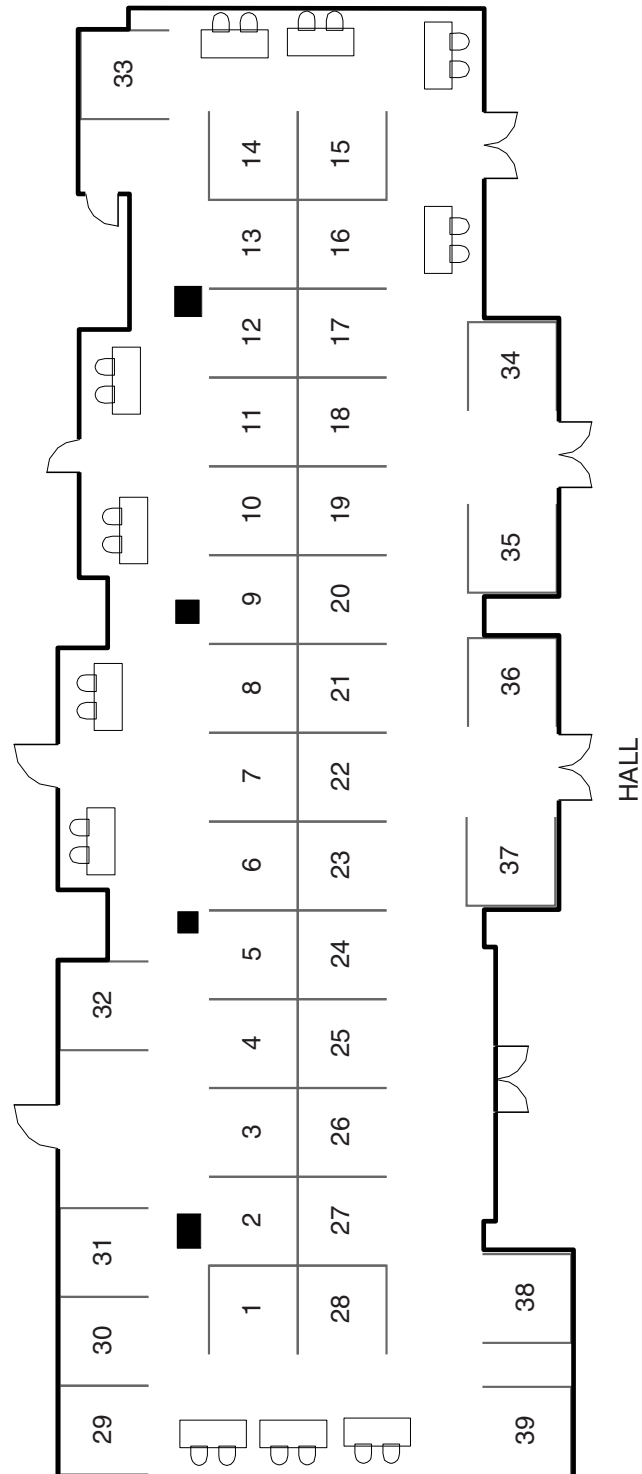

GREENPRINTS 2007

Sustainable Communities *by Design*

March 22 & 23, 2007 - Westin Peachtree Plaza, Atlanta, Georgia

Early Bird Pricing if application with deposit is received before 1/1/07 (check selection—Minimum 50% deposit required)

8'x10' (regular) $900.00

8' x 20' (regular) $1700.00

Full Pricing for all applications and/or deposits received after 1/1/07 (check selection—Minimum 50% deposit required or full amount)

8'x10' (regular) $1000.00

8' x 20' (regular) $1900.00

Visit Greenprints on the web at—
www.greenprints.org

For more information, contact:

Erin Raffield

Southface

241 Pine St. NE

Atlanta, GA 30308

404/872-3549, ext. 119 phone

404/872-5009 fax

Hosted by

Southface

Responsible Solutions for Environmental Living

CONFERENCE SESSION ROOMS